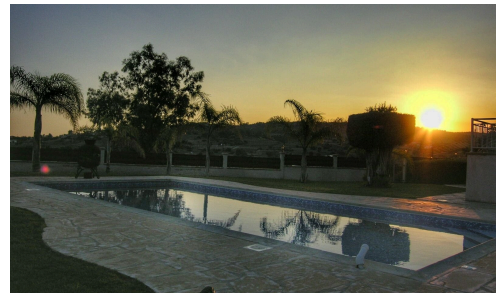

## 4 bedroom detached house unfurnished

€3,000 /month

 Parekklesia, Limassol

This spacious house for rent in Parekklesia offers a generous 300 m<sup>2</sup> of internal living space, perfect for families or those seeking extra room. Boasting four comfortable bedrooms, this property provides ample space for everyone to enjoy their privacy while still being close together.

Parekklesia is known for its beautiful surroundings, combining the charm of rural life with easy access to modern amenities. The area is surrounded by stunning mountain views and lush countryside, providing a serene and picturesque backdrop. Residents can enjoy local shops, restaurants, and schools just a short drive away, making it a convenient and desirable location.