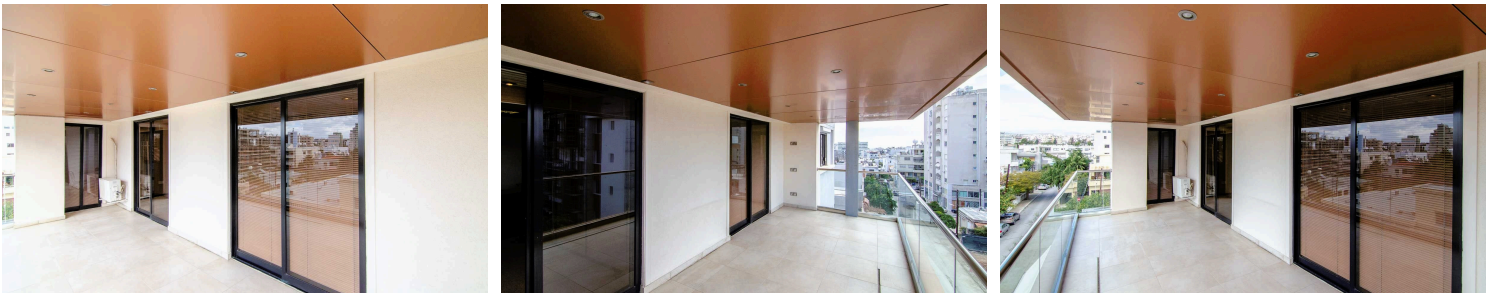

#2620

180 sqm office space

€2,900 /month

 Lemesos, Limassol

180 sqm office space south of Makariou avenue

Please note that new laminate flooring will be installed throughout the space, providing a sleek and professional look. Perfect for any business seeking a comfortable and inviting work environment.

Covered

 180 m²