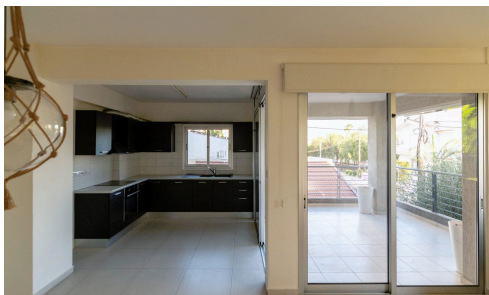

#2616

2 bedroom apartment

€1,500 /month

 Polemidia, Limassol

Spacious 2-Bedroom Apartment ready to move in

Location: Ideally situated in a quiet neighborhood, close to Sklavenitis Ayios Spyridonas area with shops and public transport.

Layout:

Living Room: Bright and airy, with large windows that let in plenty of natural light. Features a cozy area for seating.

Bedrooms

 2

Bathrooms

 1

Covered

 84 m²