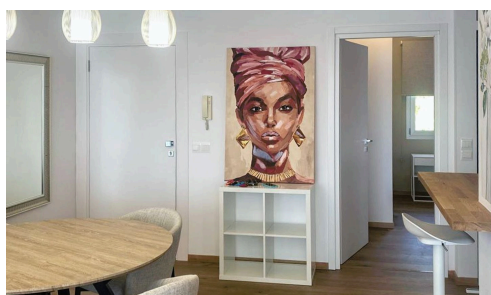

## 2 bedroom apartment furnished

€1,800 /month

 Petrou Kai Pavlou, Limassol

For rent newly refurbished 2 bedroom apartment in the Petrou ke Pavlou area in Limassol, Cyprus

This modern and beautifully refurbished 2 bedroom apartment is now available for rent in the heart of Limassol close to ERA Apollon. The apartment has a spacious living area with an open plan kitchen, perfect for entertaining or relaxing. The kitchen is fully fitted with new appliances and has ample storage space, making it ideal for those who enjoy cooking.

The living room is bright and airy with large windows letting in plenty of natural light. It also leads out onto a private

Bedrooms

 2

Covered

 85 m<sup>2</sup>