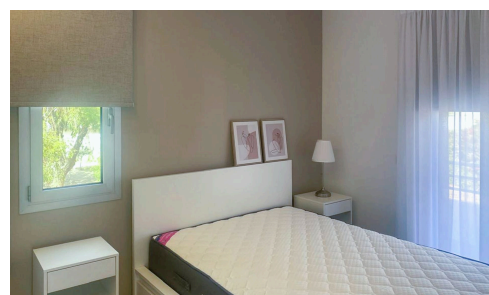

## 2 bedroom apartment furnished

€1,800 /month

 Petrou Kai Pavlou, Limassol

For rent newly refurbished 2 bedroom apartment in the Petrou ke Pavlou area in Limassol, Cyprus

This modern and beautifully refurbished 2 bedroom apartment is now available for rent in the heart of Limassol close to ERA Apollon. The apartment has a spacious living area with an open plan kitchen, perfect for entertaining or relaxing. The kitchen is fully fitted with new appliances and has ample storage space, making it ideal for those who enjoy cooking.

The living room is bright and airy with large windows letting in plenty of natural light. It also leads out onto a private

Bedrooms

 2

Covered

 85 m<sup>2</sup>